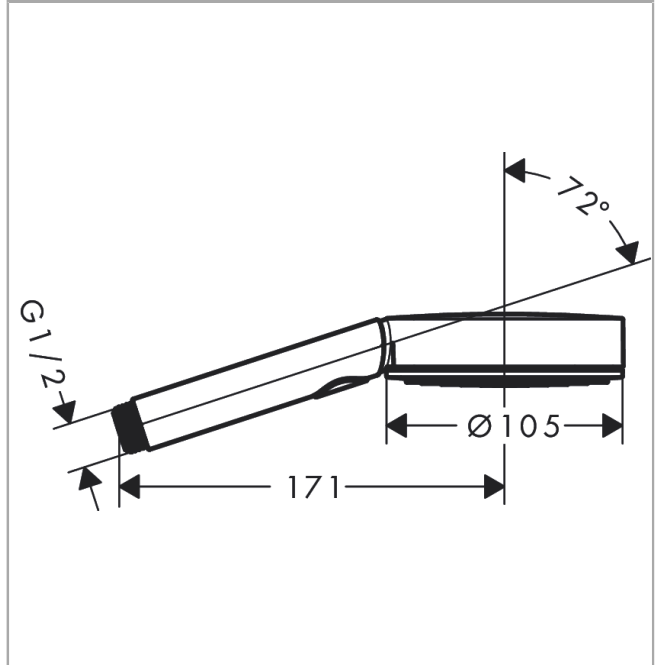

##### product features

- shower head size: 105 mm
- spray type: PowderRain, IntenseRain, Massage spray
- convenient diversion via Select button
- spray disc surface: graphite
- maximum flow rate at 3 bar: 8,2 l/min
- minimum flow pressure: 1,2 bar
- with internal water conduction
- rinseable screen insert
- connection thread G 1/2
- connection dimension: DN15

#### Scale drawing