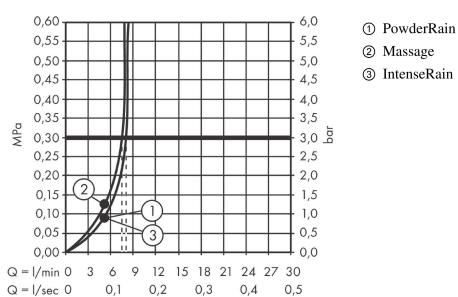

Flowchart

The consumption was measured in combination with the appropriate fittings (thermostat/mixer/in-wall valve) to reflect actual application in practice.